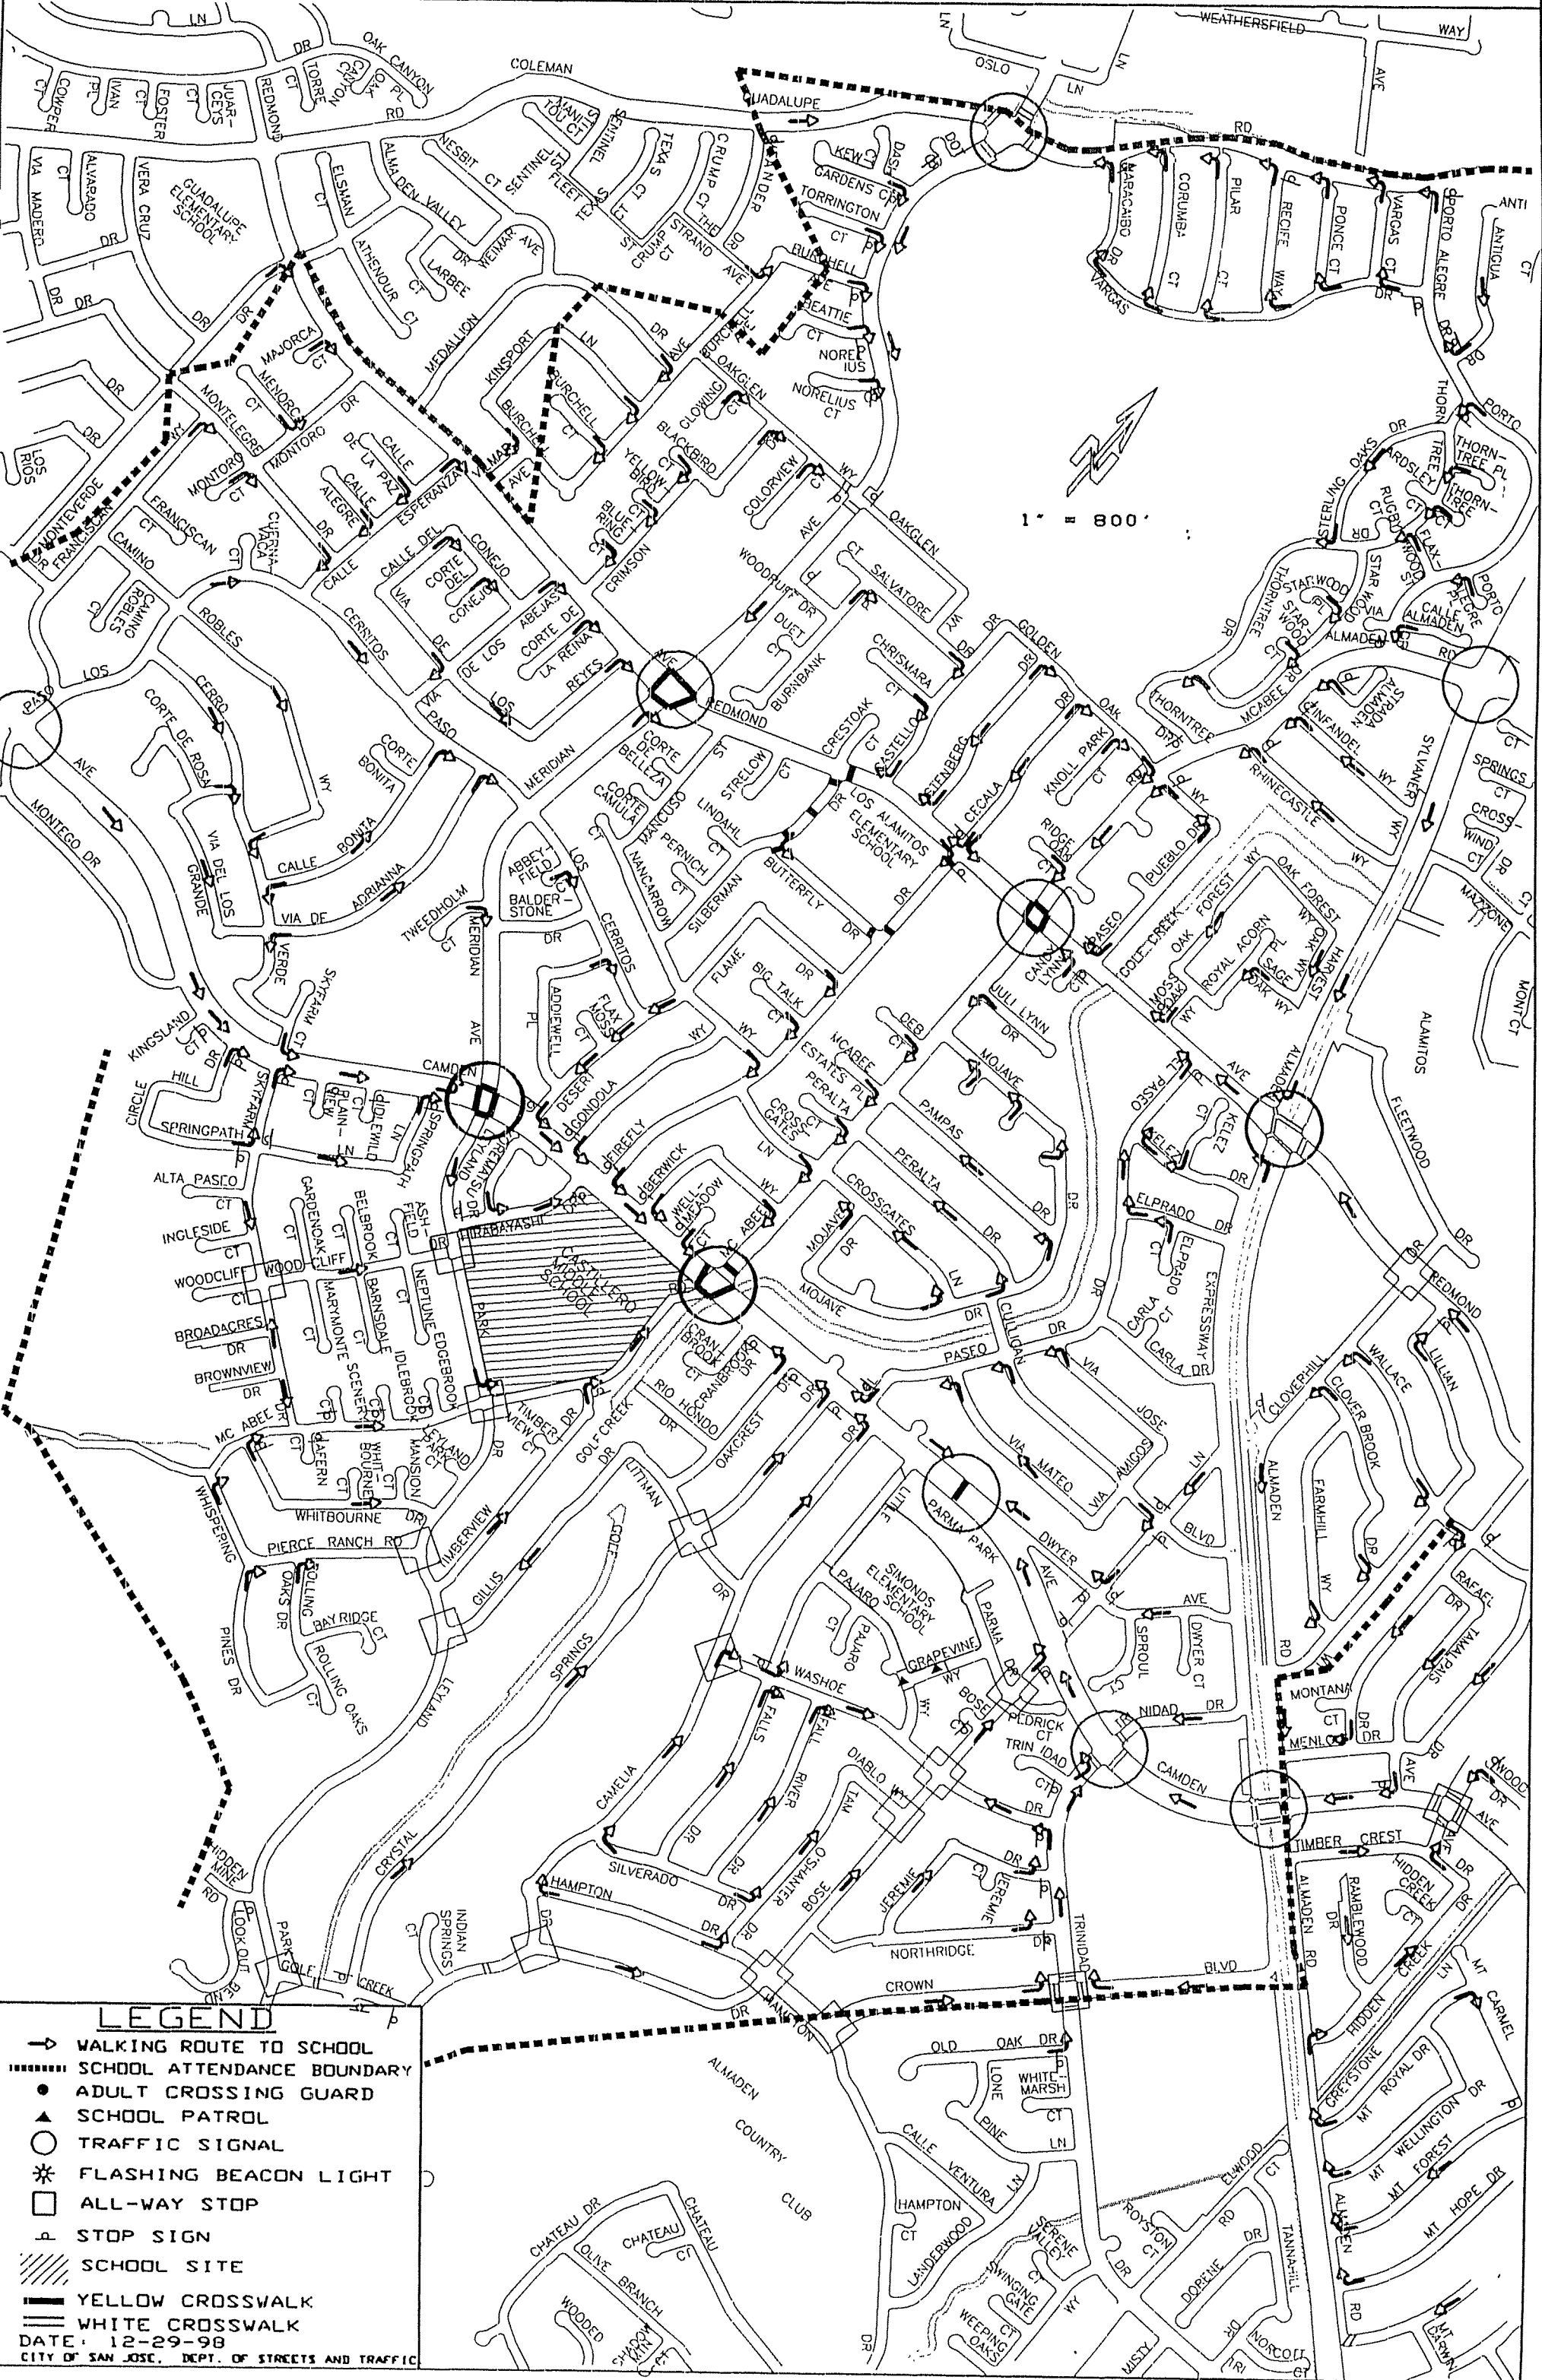

# SANTA FE ELEMENTARY MIDDLE SCHOOL

1" = 800'

- LEGEND**
- WALKING ROUTE TO SCHOOL
  - ..... SCHOOL ATTENDANCE BOUNDARY
  - ADULT CROSSING GUARD
  - ▲ SCHOOL PATROL
  - ⊗ TRAFFIC SIGNAL
  - ★ FLASHING BEACON LIGHT
  - ALL-WAY STOP
  - ⊠ STOP SIGN
  - ▨ SCHOOL SITE
  - YELLOW CROSSWALK
  - WHITE CROSSWALK
- DATE: 12-29-98  
CITY OF SAN JOSE, DEPT. OF STREETS AND TRAFFIC